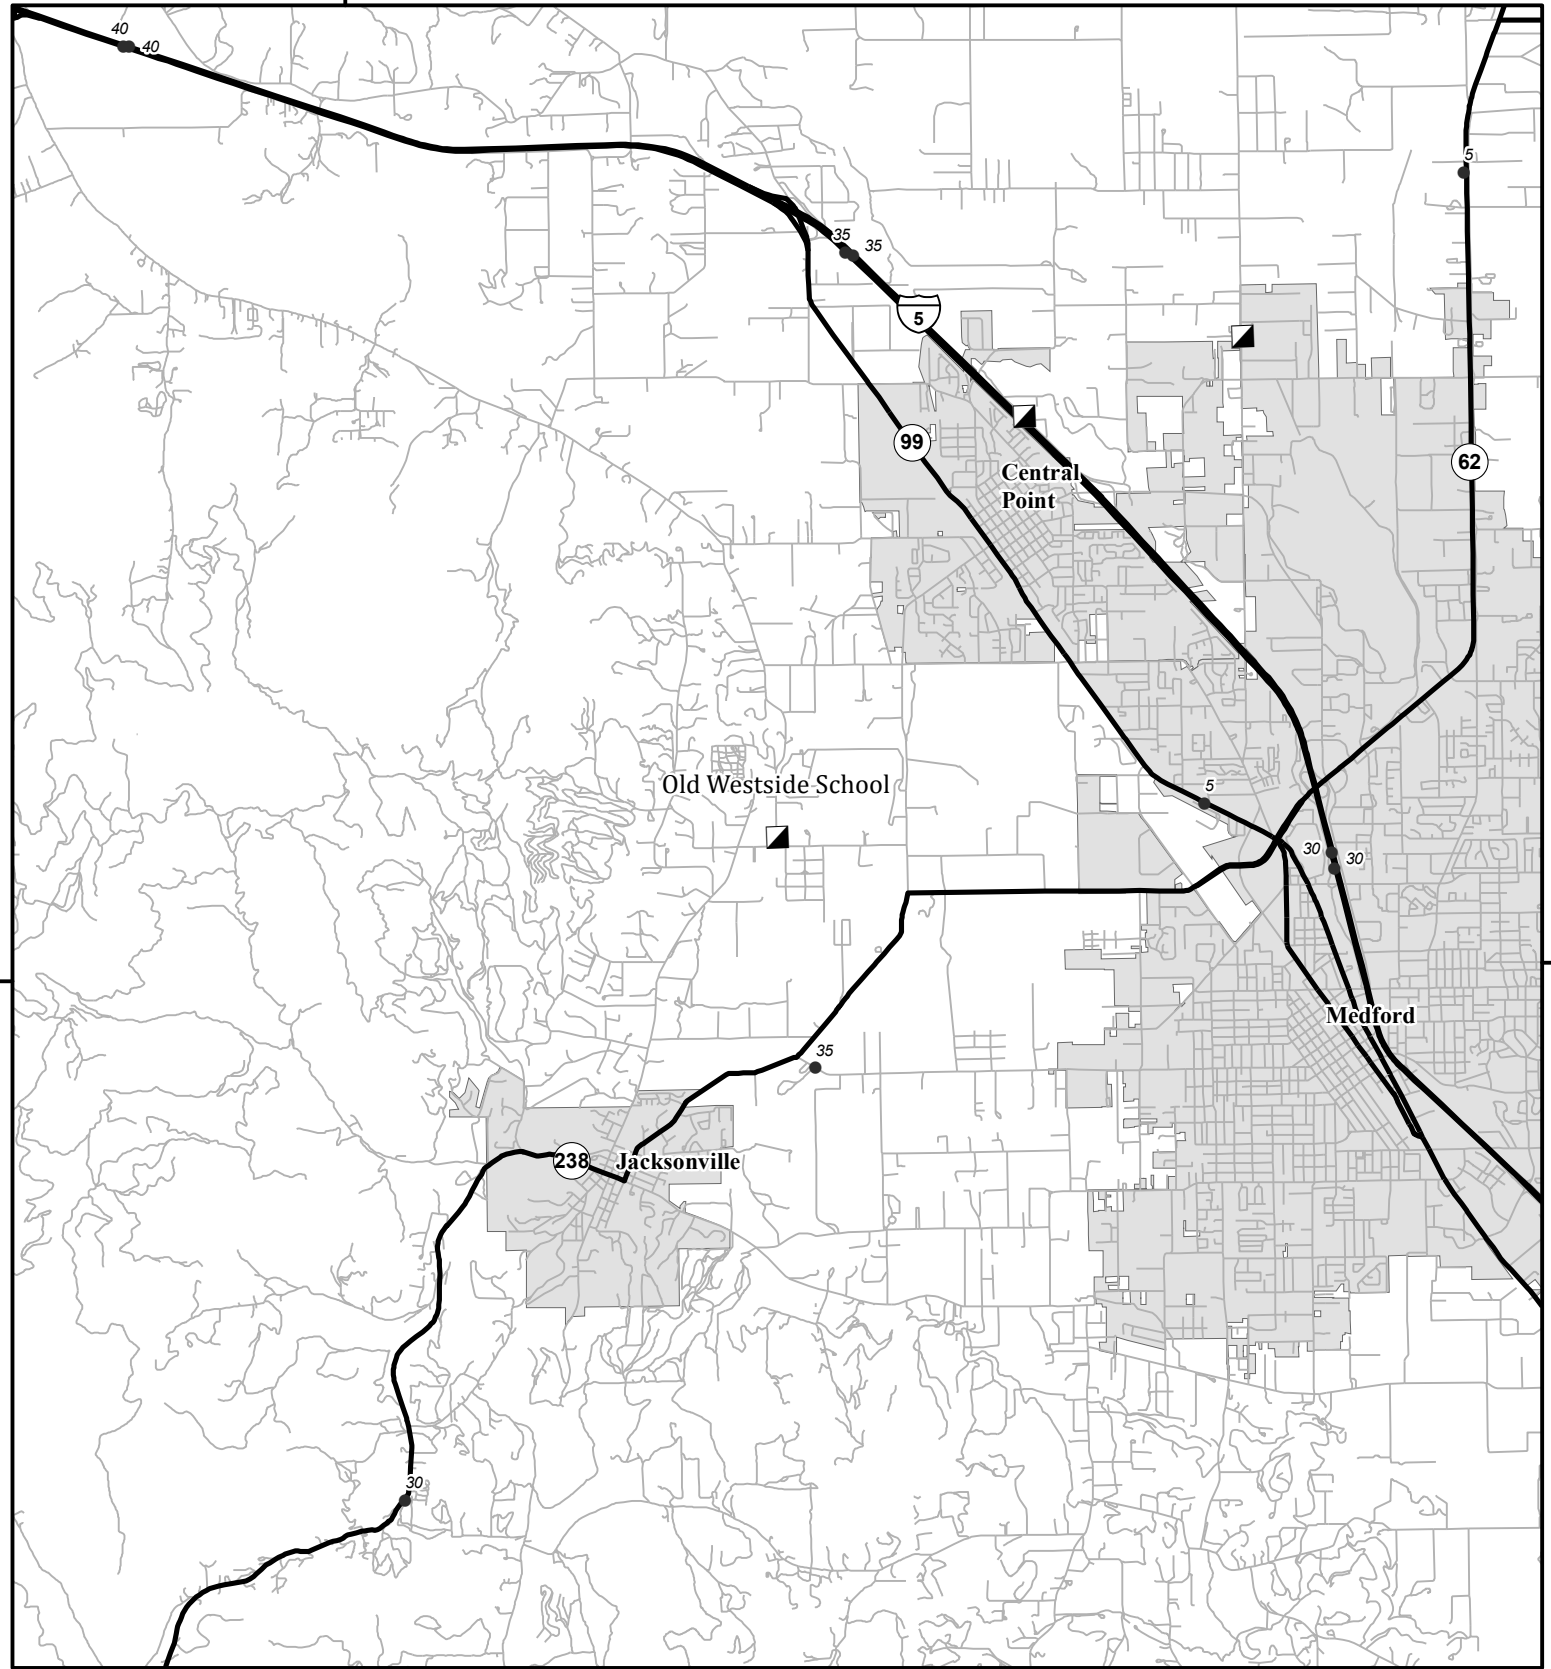

-123°0'

42°20'

42°20'

-123°0'

Oregon Vicinity & Major Highways

- Mileposts
  - Fire Camp
  - Rivers
- T37S R2W S16**  
 N 42.346292°  
 W -122.945733°  
**Address:**  
 , OR, 97

- Directions:
- From N:
  - From S:
  - From E:
  - From W: